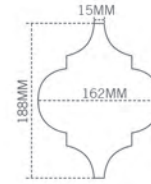

SX01 SX02 SX03

SX04 SX05 SX08

SX SERIES

100X100MM

GLOSSY / MATT

SX01M+SX05M

RG SERIES
160X200MM
GLOSSY

BGA SERIES
162X188MM
GLOSSY / MATT

[BOX=116Pcs / 1.3m² / 18kg]
[PLT=65 Box]

SOLID

53X218MM
[BOX=86Pcs / 1m² / 12kg]
[PLT=72 Box]

DMG-2610M+SS01M+DMD-2656M

wave

65X266MM

[BOX=58Pcs / 1m² / 15.5kg]

[PLT=80 Box]