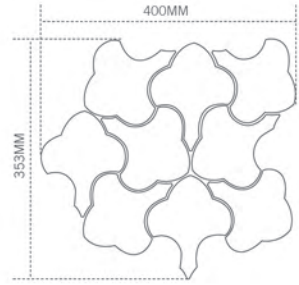

T SERIES
125X290MM
GLOSSY / MATT

G SERIES
141X169MM
GLOSSY / MATT

Z SERIES

125X220MM
GLOSSY / MATT

M SERIES

130X150MM
GLOSSY / MATT

Q SERIES
108X165MM
GLOSSY / MATT

J SERIES
150X150MM
GLOSSY / MATT

K SERIES

132X157MM
GLOSSY / MATT

Y SERIES

75X150MM
GLOSSY / MATT

X SERIES

75X150MM
GLOSSY / MATT

523C003+523C033

RHOMBOID

[BOX=116Pcs / 1.3m² / 18kg]
[PLT=65 Box]

SOLID

53X218MM
[BOX=86Pcs / 1m² / 12kg]
[PLT=72 Box]

DMG-2610M+SS01M+DMD-2656M

wave

65X266MM

[BOX=58Pcs / 1m² / 15.5kg]

[PLT=80 Box]