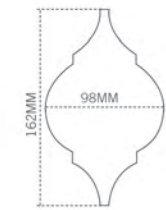

HC SERIES
98X162MM
GLOSSY / MATT