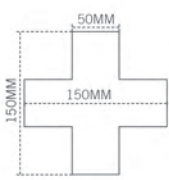

T SERIES
125X290MM
GLOSSY / MATT

G SERIES
141X169MM
GLOSSY / MATT

Z SERIES

125X220MM
GLOSSY / MATT

M SERIES

130X150MM
GLOSSY / MATT

Q SERIES
108X165MM
GLOSSY / MATT

J SERIES
150X150MM
GLOSSY / MATT

[BOX=116Pcs / 1.3m² / 18kg]
[PLT=65 Box]

SOLID

53X218MM
[BOX=86Pcs / 1m² / 12kg]
[PLT=72 Box]

DMG-2610M+SS01M+DMD-2656M

wave

65X266MM

[BOX=58Pcs / 1m² / 15.5kg]

[PLT=80 Box]