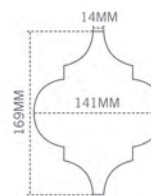

G SERIES
141X169MM
GLOSSY / MATT