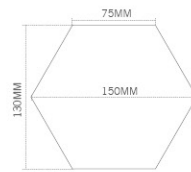

HGT SERIES

115X130MM
GLOSSY / MATT

HC SERIES
98X162MM
GLOSSY / MATT

RG SERIES
160X200MM
GLOSSY

H SERIES 98X162MM
GLOSSY / MATT

T SERIES
125X290MM
GLOSSY / MATT

Z SERIES

125X220MM
GLOSSY / MATT

BGA SERIES

162X188MM
GLOSSY / MATT

G SERIES

141X169MM
GLOSSY / MATT

M SERIES
130X150MM
GLOSSY / MATT

J SERIES
150X150MM
GLOSSY / MATT

K SERIES
132X157MM
GLOSSY / MATT

Q SERIES
108X165MM
GLOSSY / MATT

Y SERIES

75X150MM
GLOSSY / MATT

X SERIES

75X150MM
GLOSSY / MATT