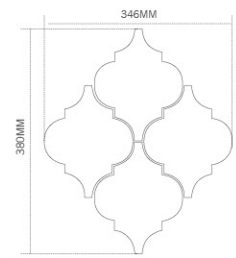

HGT SERIES

115X130MM
GLOSSY / MATT

HC SERIES
98X162MM
GLOSSY / MATT

RG SERIES
160X200MM
GLOSSY

H SERIES 98X162MM
GLOSSY / MATT

T SERIES
125X290MM
GLOSSY / MATT

Z SERIES

125X220MM
GLOSSY / MATT

BGA SERIES

162X188MM
GLOSSY / MATT

G SERIES

141X169MM
GLOSSY / MATT

M SERIES
130X150MM
GLOSSY / MATT

J SERIES
150X150MM
GLOSSY / MATT

K SERIES
132X157MM
GLOSSY / MATT

Q SERIES
108X165MM
GLOSSY / MATT

Y SERIES

75X150MM
GLOSSY / MATT

X SERIES

75X150MM
GLOSSY / MATT