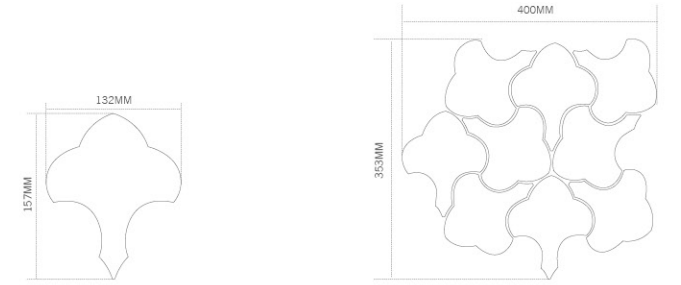

HGT SERIES

115X130MM
GLOSSY / MATT

HC SERIES
98X162MM
GLOSSY / MATT

RG SERIES
160X200MM
GLOSSY

H SERIES 98X162MM
GLOSSY / MATT

T SERIES
125X290MM
GLOSSY / MATT

Z SERIES

125X220MM
GLOSSY / MATT

BGA SERIES

162X188MM
GLOSSY / MATT

G SERIES

141X169MM
GLOSSY / MATT

M SERIES
130X150MM
GLOSSY / MATT

J SERIES
150X150MM
GLOSSY / MATT

K SERIES
132X157MM
GLOSSY / MATT

Q SERIES
108X165MM
GLOSSY / MATT

Y SERIES

75X150MM
GLOSSY / MATT

X SERIES

75X150MM
GLOSSY / MATT