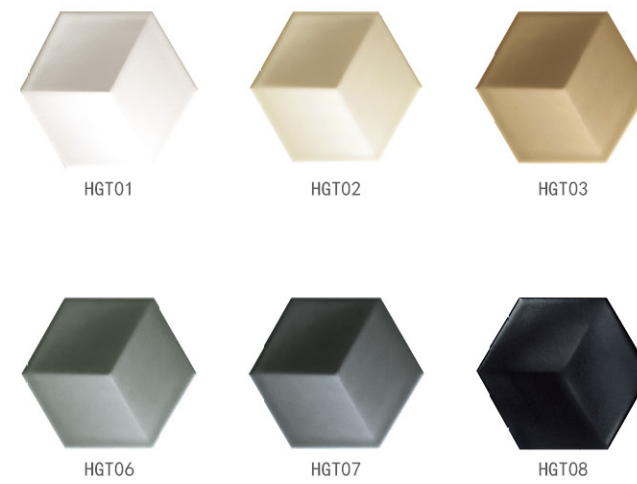

S SERIES
100X100MM
GLOSSY / MATT

S01

S02

S03

S06

S07

S08

R SERIES
80X200MM
GLOSSY / MATT

R01

R02

R03

R06

R07

R08

HGC SERIES

115X130MM
GLOSSY / MATT

HGT SERIES

115X130MM
GLOSSY / MATT

HC SERIES
98X162MM
GLOSSY / MATT

RG SERIES
160X200MM
GLOSSY

H SERIES 98X162MM
GLOSSY / MATT

T SERIES
125X290MM
GLOSSY / MATT

Z SERIES

125X220MM
GLOSSY / MATT