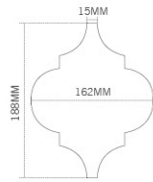

HGT SERIES

115X130MM
GLOSSY / MATT

HC SERIES
98X162MM
GLOSSY / MATT

RG SERIES
160X200MM
GLOSSY

H SERIES 98X162MM
GLOSSY / MATT

T SERIES
125X290MM
GLOSSY / MATT

Z SERIES

125X220MM
GLOSSY / MATT

BGA SERIES

162X188MM
GLOSSY / MATT

G SERIES

141X169MM
GLOSSY / MATT

M SERIES
130X150MM
GLOSSY / MATT

J SERIES
150X150MM
GLOSSY / MATT

K SERIES
132X157MM
GLOSSY / MATT

Q SERIES
108X165MM
GLOSSY / MATT

Y SERIES

75X150MM
GLOSSY / MATT

X SERIES

75X150MM
GLOSSY / MATT