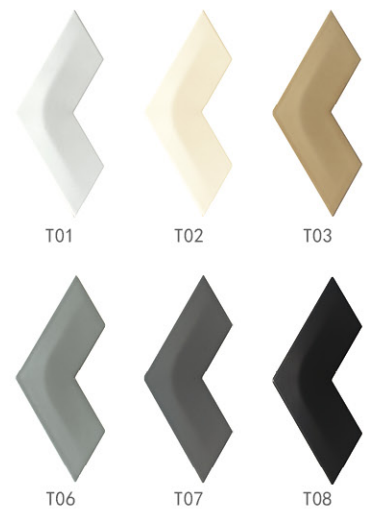

HGT SERIES

115X130MM
GLOSSY / MATT

HC SERIES
98X162MM
GLOSSY / MATT

RG SERIES
160X200MM
GLOSSY

H SERIES 98X162MM
GLOSSY / MATT

T SERIES
125X290MM
GLOSSY / MATT

Z SERIES

125X220MM
GLOSSY / MATT