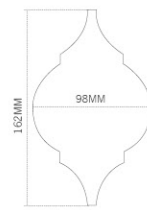

HGT SERIES

115X130MM
GLOSSY / MATT

HC SERIES
98X162MM
GLOSSY / MATT

RG SERIES
160X200MM
GLOSSY

H SERIES 98X162MM
GLOSSY / MATT

T SERIES
125X290MM
GLOSSY / MATT

Z SERIES

125X220MM
GLOSSY / MATT