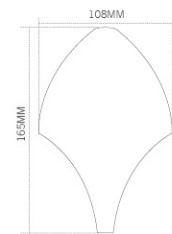

HGT SERIES

115X130MM
GLOSSY / MATT

HC SERIES
98X162MM
GLOSSY / MATT

RG SERIES
160X200MM
GLOSSY

H SERIES 98X162MM
GLOSSY / MATT

T SERIES
125X290MM
GLOSSY / MATT

Z SERIES

125X220MM
GLOSSY / MATT

BGA SERIES

162X188MM
GLOSSY / MATT

G SERIES

141X169MM
GLOSSY / MATT

M SERIES
130X150MM
GLOSSY / MATT

J SERIES
150X150MM
GLOSSY / MATT

K SERIES
132X157MM
GLOSSY / MATT

Q SERIES
108X165MM
GLOSSY / MATT

Y SERIES

75X150MM
GLOSSY / MATT

X SERIES

75X150MM
GLOSSY / MATT