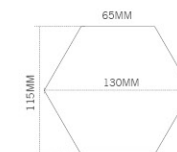

HGT SERIES

115X130MM
GLOSSY / MATT

HC SERIES
98X162MM
GLOSSY / MATT

RG SERIES
160X200MM
GLOSSY

H SERIES 98X162MM
GLOSSY / MATT

T SERIES
125X290MM
GLOSSY / MATT

Z SERIES

125X220MM
GLOSSY / MATT