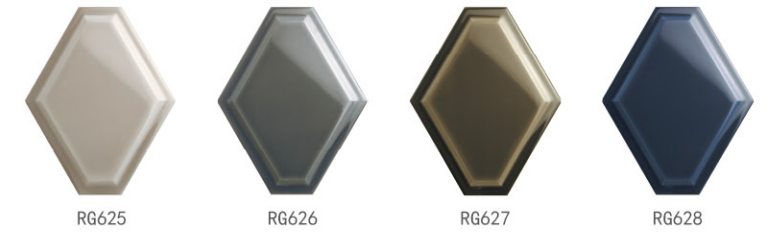

HGT SERIES

115X130MM
GLOSSY / MATT

HC SERIES
98X162MM
GLOSSY / MATT

RG SERIES
160X200MM
GLOSSY

H SERIES 98X162MM
GLOSSY / MATT

T SERIES
125X290MM
GLOSSY / MATT

Z SERIES

125X220MM
GLOSSY / MATT

BGA SERIES

162X188MM
GLOSSY / MATT

G SERIES

141X169MM
GLOSSY / MATT

M SERIES
130X150MM
GLOSSY / MATT

J SERIES
150X150MM
GLOSSY / MATT

K SERIES
132X157MM
GLOSSY / MATT

Q SERIES
108X165MM
GLOSSY / MATT