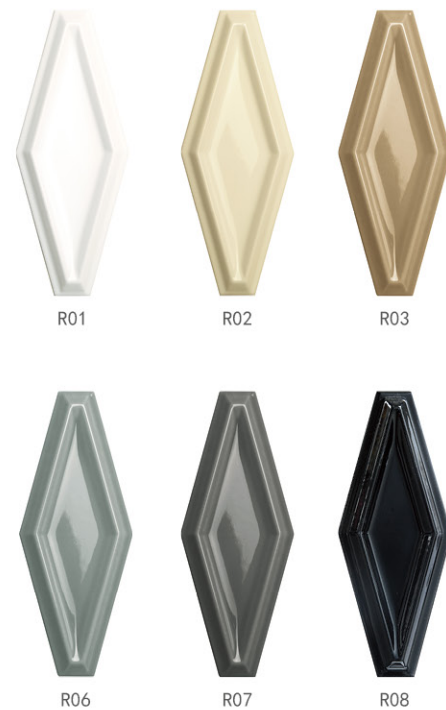

S SERIES
100X100MM
GLOSSY / MATT

S01

S02

S03

S06

S07

S08

R SERIES
80X200MM
GLOSSY / MATT

R01

R02

R03

R06

R07

R08

HGC SERIES

115X130MM
GLOSSY / MATT

HGT SERIES

115X130MM
GLOSSY / MATT

HC SERIES
98X162MM
GLOSSY / MATT

RG SERIES
160X200MM
GLOSSY

H SERIES 98X162MM
GLOSSY / MATT

T SERIES
125X290MM
GLOSSY / MATT

Z SERIES

125X220MM
GLOSSY / MATT