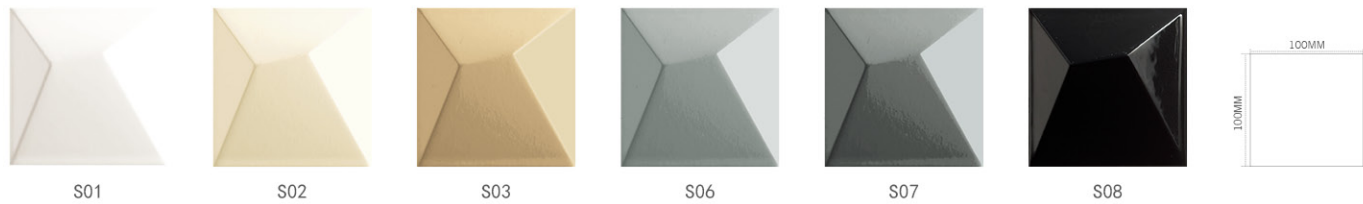

S SERIES
100X100MM
GLOSSY / MATT

S01

S02

S03

S06

S07

S08

R SERIES
80X200MM
GLOSSY / MATT