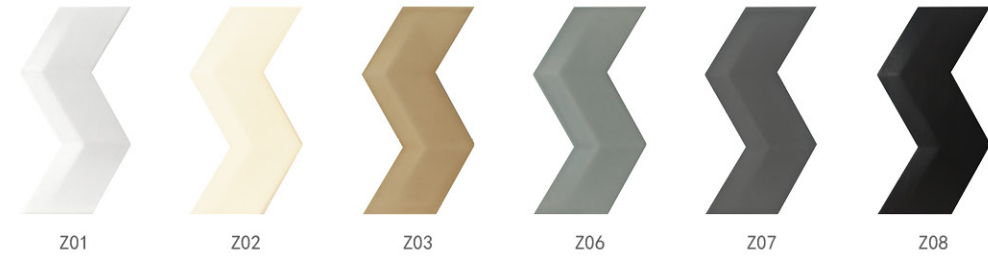

HGT SERIES

115X130MM
GLOSSY / MATT

HC SERIES
98X162MM
GLOSSY / MATT

RG SERIES
160X200MM
GLOSSY

H SERIES 98X162MM
GLOSSY / MATT

T SERIES
125X290MM
GLOSSY / MATT

Z SERIES

125X220MM
GLOSSY / MATT