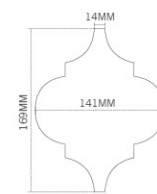

HGT SERIES

115X130MM
GLOSSY / MATT

HC SERIES
98X162MM
GLOSSY / MATT

RG SERIES
160X200MM
GLOSSY

H SERIES 98X162MM
GLOSSY / MATT

T SERIES
125X290MM
GLOSSY / MATT

Z SERIES

125X220MM
GLOSSY / MATT

BGA SERIES

162X188MM
GLOSSY / MATT

G SERIES

141X169MM
GLOSSY / MATT

M SERIES
130X150MM
GLOSSY / MATT

J SERIES
150X150MM
GLOSSY / MATT

K SERIES
132X157MM
GLOSSY / MATT

Q SERIES
108X165MM
GLOSSY / MATT

Y SERIES

75X150MM
GLOSSY / MATT

X SERIES

75X150MM
GLOSSY / MATT