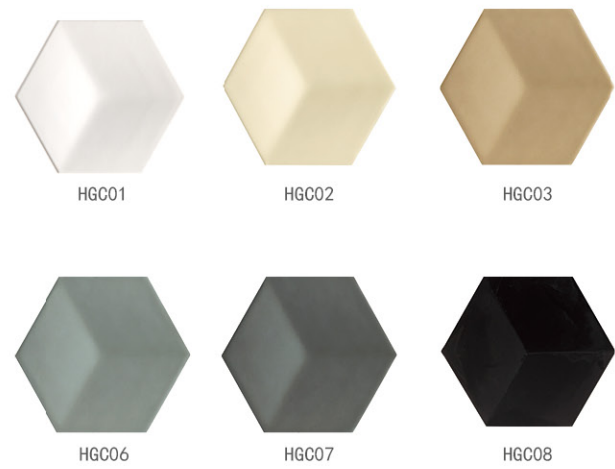

R01

R02

R03

R06

R07

R08

HGC SERIES

115X130MM
GLOSSY / MATT