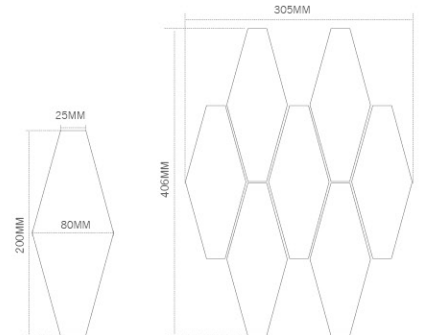

S SERIES
100X100MM
GLOSSY / MATT

S01

S02

S03

S06

S07

S08

R SERIES
80X200MM
GLOSSY / MATT

R01

R02

R03

R06

R07

R08