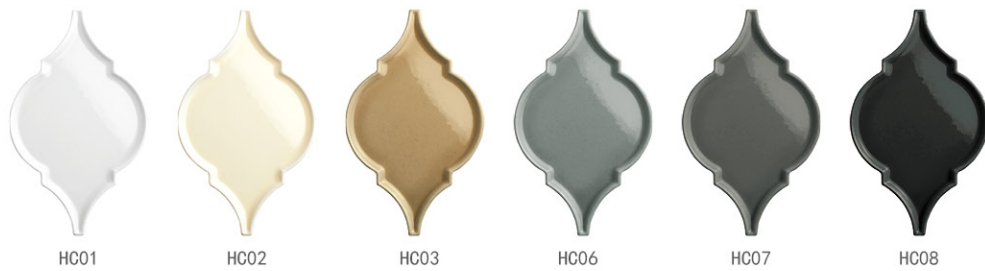

S SERIES
100X100MM
GLOSSY / MATT

S01

S02

S03

S06

S07

S08

R SERIES
80X200MM
GLOSSY / MATT

R01

R02

R03

R06

R07

R08

HGC SERIES

115X130MM
GLOSSY / MATT

HGT SERIES

115X130MM
GLOSSY / MATT

HC SERIES
98X162MM
GLOSSY / MATT

RG SERIES
160X200MM
GLOSSY

H SERIES 98X162MM
GLOSSY / MATT

T SERIES
125X290MM
GLOSSY / MATT

Z SERIES

125X220MM
GLOSSY / MATT